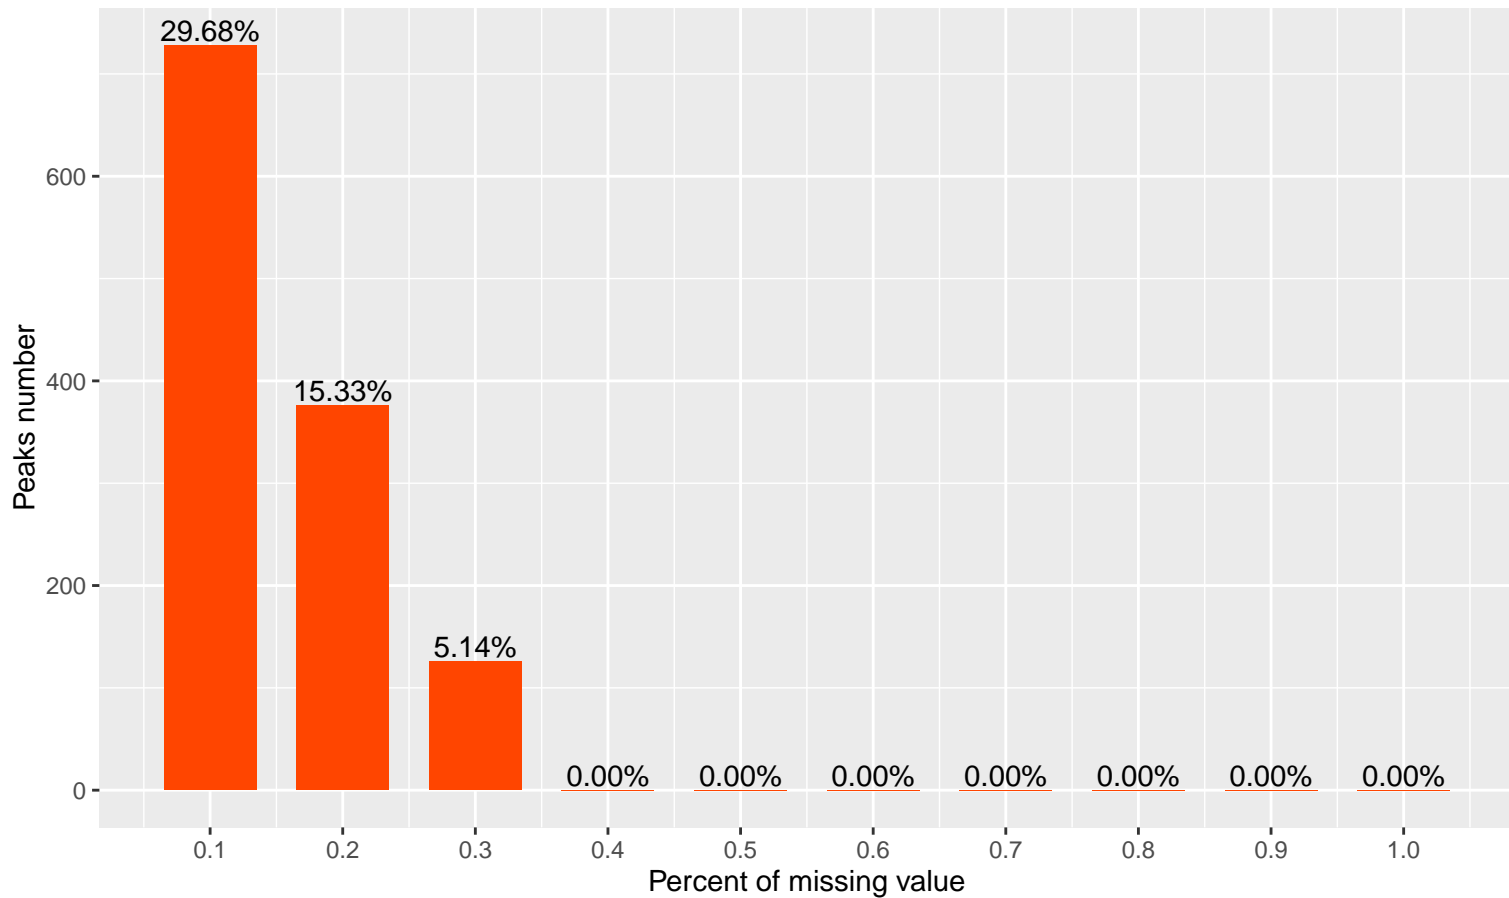

Total peaks: 2453 ; total samples: 172

Total peaks: 2453 ; total samples (non-QC): 134

Total peaks: 2453 ; total samples (only QC): 38