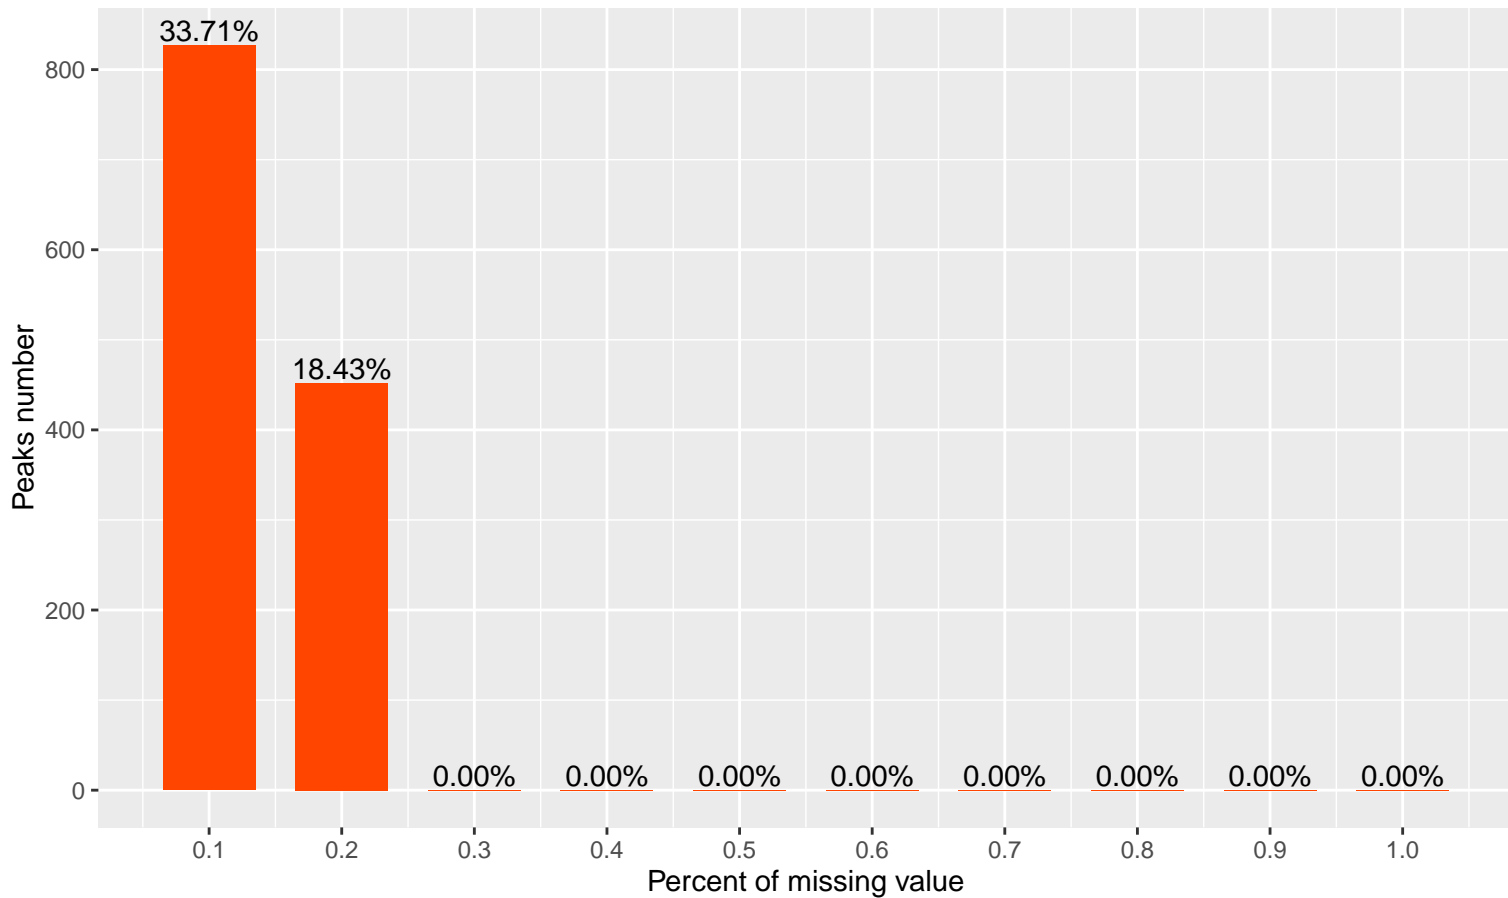

Total peaks: 2453 ; total samples: 172

Total peaks: 2453 ; total samples (non-QC): 134

Total peaks: 2453 ; total samples (only QC): 38